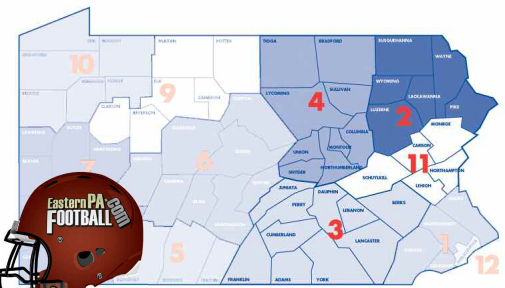

2015 EASTERN CONFERENCE BRACKETS

"The Only Thing Better Is Being At The Game"

Class A

Nov. 13 or 14
SEMIFINALS

Nov. 20 or 21
FINAL

Schuylkill Haven (5-5)	2		
@ Schuylkill Haven 11/13 7pm		Schuylkill Haven (6-5)	35
Line Mountain (3-7)	0	@ Bloomsburg	
		11/20 7pm	
Bloomsburg (4-6)	42	Stadium Aerial	
@ Bloomsburg 11/13 7pm		Bloomsburg (5-6)	7
Halifax (3-7)	20		

Schuylkill Haven
CHAMPION

Nov. 13 or 14
SEMIFINALS

Nov. 20 or 21
FINAL

Meyers (7-3)	13		
@ Meyers 11/13 7pm		Meyers (8-3)	16
Palisades (5-5)	7	@ Meyers	
		11/20 7pm	
Mount Carmel (6-4)	19	Stadium Aerial	
@ Mount Carmel 11/13 7pm		Riverside (6-5)	27
Riverside (5-5)	39		

Southern Lehigh
CHAMPION

Nov. 13 or 14
SEMIFINALS

Nov. 20 or 21
FINAL

Emmaus (5-5)	61		
@ Emmaus 11/13 7pm		Emmaus (6-5)	56
Williamsport (6-4)	22	@ Emmaus	
		11/20 7pm	
Pleasant Valley (6-4)	7	Stadium Aerial	
@ Pleasant Valley 11/13 7pm		Reading (6-5)	13
Reading (5-5)	25		